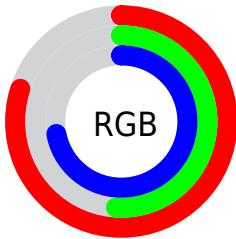

Distribution

Red (80%)

Green (51%)

Blue (72%)