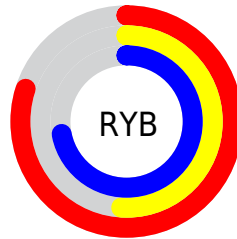

Details

The XYZ color **41.6788, 32.1403, 49.3544** is a light color, and the websafe version is hex **CC99CC**. A complement of this color would be **36.3909, 50.5327, 36.6920**, and the grayscale version is **32.4324, 34.1215, 37.1583**.

A 20% lighter version of the original color is **73.9017, 61.4182, 90.3979**, and **19.2155, 13.4770, 23.0613** is the 20% darker color. If you saturate the color by 10%, you get **38.6627, 27.0390, 45.4779**, and if you desaturate by 10%, it is **45.2623, 38.3374, 53.5381**.

Distribution

Red (80%)

Green (51%)

Blue (72%)

Red (80%)

Yellow (51%)

Blue (72%)

Cyan (0%)