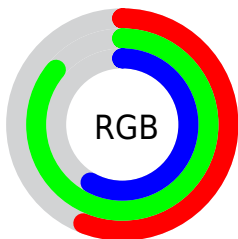

Distribution

- Red (56%)
- Green (86%)
- Blue (58%)