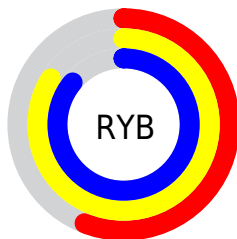

- Red (56%)
- Yellow (84%)
- Blue (86%)