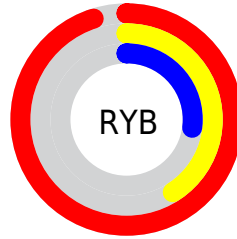

- Red (95%)
- Yellow (41%)
- Blue (27%)