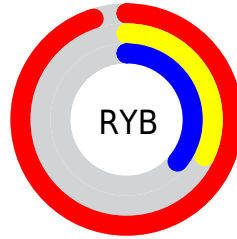

- Red (95%)
- Yellow (32%)
- Blue (36%)