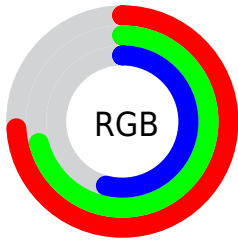

Distribution

Red (74%)

Green (71%)

Blue (54%)