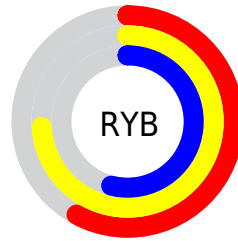

Details

The XYZ color **41.8950, 45.2963, 30.5797** is a light color, and the websafe version is hex **CCCC99**. A complement of this color would be **30.1002, 29.9442, 52.3377**, and the grayscale version is **42.3604, 44.5664, 48.5328**.

A 20% lighter version of the original color is **77.5159, 83.3895, 61.8794**, and **19.3425, 21.0342, 12.2731** is the 20% darker color. If you saturate the color by 10%, you get **39.9795, 43.4677, 23.7677**, and if you desaturate by 10%, it is **44.0672, 47.2567, 38.6531**.

Distribution

Red (74%)

Green (71%)

Blue (54%)

Red (58%)

Yellow (74%)

Blue (54%)

Cyan (0%)