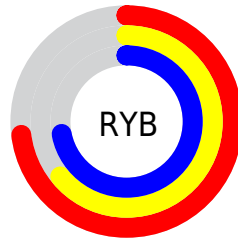

Details

The XYZ color **41.8218, 39.7405, 50.8138** is a light color, and the websafe version is hex **999999**. A complement of this color would be **39.1616, 45.4807, 41.8388**, and the grayscale version is **39.0218, 41.0540, 44.7078**.

A 20% lighter version of the original color is **77.1590, 74.7942, 92.8081**, and **19.3455, 17.7771, 23.8844** is the 20% darker color. If you saturate the color by 10%, you get **38.6234, 33.6019, 48.9506**, and if you desaturate by 10%, it is **45.5089, 46.8525, 52.8496**.

Distribution

Red (73%)

Green (64%)

Blue (72%)

Red (73%)

Yellow (64%)

Blue (72%)

Cyan (0%)