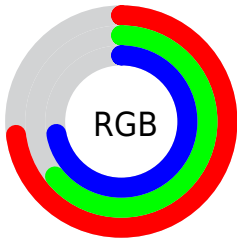

Distribution

Red (73%)

Green (64%)

Blue (72%)