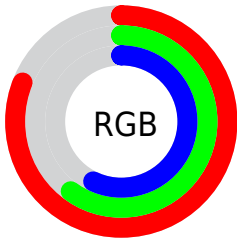

Distribution

- Red (81%)
- Green (60%)
- Blue (57%)