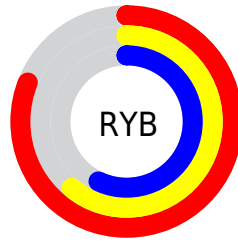

- Red (81%)
- Yellow (61%)
- Blue (57%)