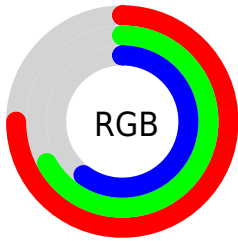

Distribution

Red (75%)

Green (67%)

Blue (60%)