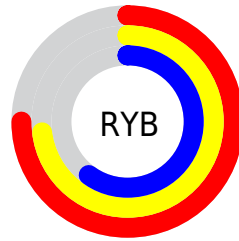

Details

The XYZ color **41.7985, 42.5021, 36.1377** is a light color, and the websafe version is hex **999999**. A complement of this color would be **37.4841, 40.4199, 55.1166**, and the grayscale version is **40.7590, 42.8816, 46.6981**.

A 20% lighter version of the original color is **77.1702, 78.8542, 70.1846**, and **19.3116, 19.4713, 15.3109** is the 20% darker color. If you saturate the color by 10%, you get **38.5190, 38.2686, 27.8746**, and if you desaturate by 10%, it is **45.4772, 47.1292, 45.7807**.

Distribution

Red (75%)

Green (67%)

Blue (60%)

Red (75%)

Yellow (73%)

Blue (60%)

Cyan (0%)