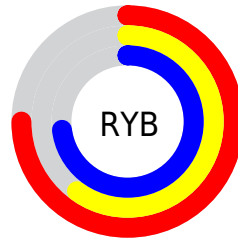

Details

The XYZ color **41.8467, 37.4467, 52.0361** is a light color, and the websafe version is hex **CC99CC**. A complement of this color would be **37.8549, 46.4692, 38.8746**, and the grayscale version is **37.2892, 39.2312, 42.7227**.

A 20% lighter version of the original color is **77.4449, 71.5393, 94.5207**, and **19.3710, 16.5423, 24.7263** is the 20% darker color. If you saturate the color by 10%, you get **38.7539, 31.6027, 49.9509**, and if you desaturate by 10%, it is **45.4451, 44.2960, 54.3055**.

Distribution

Red (75%)

Green (60%)

Blue (73%)

Red (75%)

Yellow (60%)

Blue (73%)

Cyan (0%)