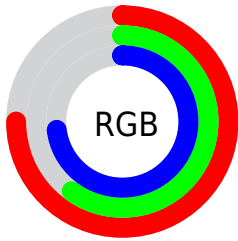

Distribution

Red (75%)

Green (60%)

Blue (73%)