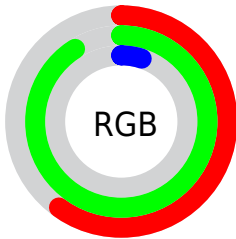

Distribution

Red (60%)

Green (91%)

Blue (5%)