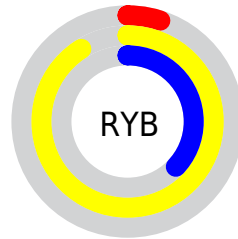

Red (5%)

Yellow (91%)

Blue (37%)