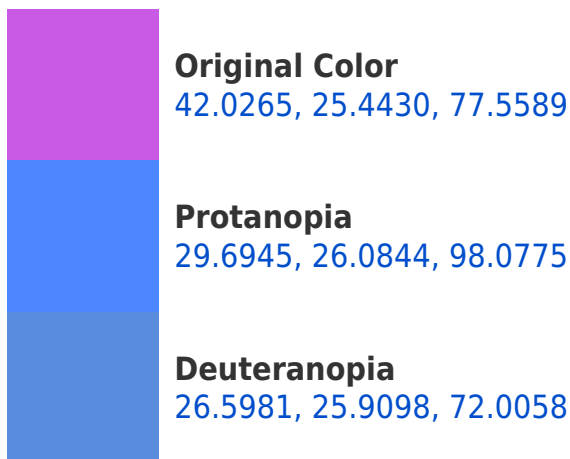

A 20% lighter version of the original color is **69.5689, 49.0378, 100.4063**, and **19.4070, 9.7744, 40.9082** is the 20% darker color. If you saturate the color by 10%, you get **39.1173, 21.4957, 76.9507**, and if you desaturate by 10%, it is **45.5774, 30.6128, 78.3700**.

46.0343, 26.5680, 16.7248

36.5210, 60.3707, 30.7310

14.4985, 14.4166, 15.5595

18.8086, 9.6576, 2.6209

1.4232, 0.7270, 0.3688

Previews

White Background

This preview shows how the XYZ color 42.0265, 25.4430, 77.5589 looks on a white background.

XYZ 42.0265, 25.4430, 77.5589

Background

This preview shows how black text looks on a background with the XYZ color 42.0265, 25.4430, 77.5589.

This preview shows how white text looks on a background with the XYZ color 42.0265, 25.4430,

Dichromacy

Tritanopia

30.9866, 25.3170, 23.6756

Trichromacy

Original Color

42.0265, 25.4430, 77.5589

Protanomaly

31.1165, 23.9124, 90.1643