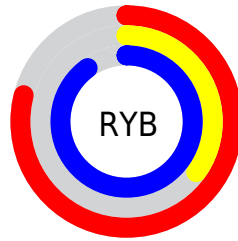

Red (79%)

Yellow (35%)

Blue (90%)