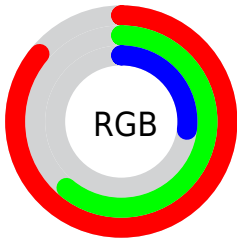

Distribution

Red (86%)

Green (61%)

Blue (27%)