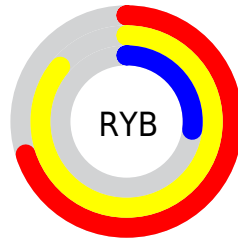

Details

The XYZ color **41.9781, 38.9201, 10.7687** is a dark color, and the websafe version is hex **CC9933**. The color can be described as middle muted orange. A complement of this color would be **23.4208, 22.8448, 70.1924**, and the grayscale version is **35.5883, 37.4417, 40.7740**.

A 20% lighter version of the original color is **67.4306, 68.2170, 27.3825**, and **19.5139, 17.4008, 2.6780** is the 20% darker color. If you saturate the color by 10%, you get **39.9449, 35.7310, 7.3869**, and if you desaturate by 10%, it is **44.3814, 42.4504, 15.5057**.

Distribution

Red (86%)

Green (61%)

Blue (27%)

Red (70%)

Yellow (86%)

Blue (27%)

Cyan (0%)