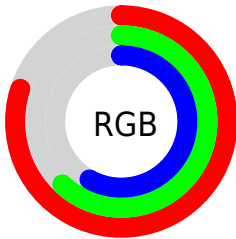

Distribution

Red (80%)

Green (62%)

Blue (58%)