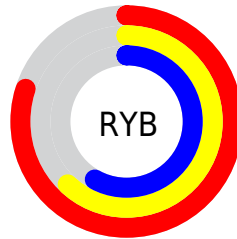

Details

The XYZ color **41.9520, 38.9170, 32.9044** is a light color, and the websafe version is hex **CC9999**. A complement of this color would be **41.8815, 48.6533, 63.6837**, and the grayscale version is **38.0602, 40.0423, 43.6061**.

A 20% lighter version of the original color is **75.3261, 72.5640, 65.2945**, and **19.4781, 17.4485, 13.4076** is the 20% darker color. If you saturate the color by 10%, you get **37.8666, 33.0743, 24.3649**, and if you desaturate by 10%, it is **46.7056, 45.6458, 43.0543**.

Distribution

Red (80%)

Green (62%)

Blue (58%)

Red (80%)

Yellow (62%)

Blue (58%)

Cyan (0%)