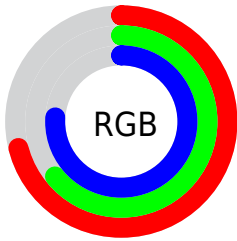

Distribution

- Red (71%)
- Green (64%)
- Blue (76%)