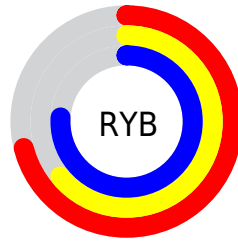

- Red (71%)
- Yellow (64%)
- Blue (76%)