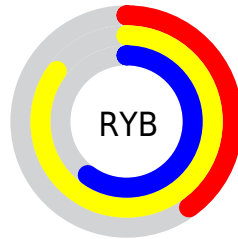

- Red (40%)
- Yellow (85%)
- Blue (60%)