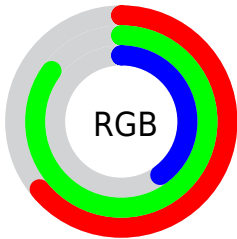

Distribution

- Red (64%)
- Green (85%)
- Blue (40%)