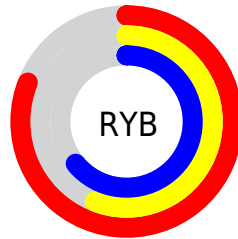

- Red (81%)
- Yellow (56%)
- Blue (64%)