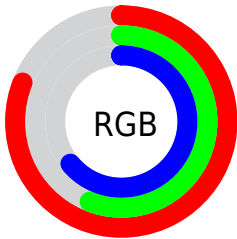

Distribution

- Red (81%)
- Green (56%)
- Blue (64%)