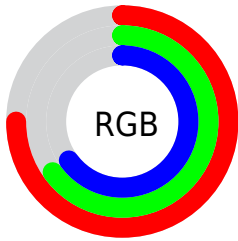

Distribution

Red (75%)

Green (65%)

Blue (65%)