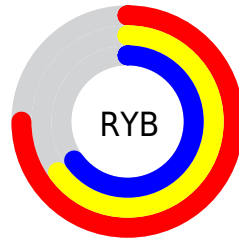

Details

The XYZ color **42.0050, 41.1020, 41.7960** is a light color, and the websafe version is hex **CC9999**. A complement of this color would be **43.7604, 49.1291, 56.4670**, and the grayscale version is **39.9769, 42.0588, 45.8021**.

A 20% lighter version of the original color is **77.6190, 76.8898, 79.1569**, and **19.3711, 18.5679, 18.4826** is the 20% darker color. If you saturate the color by 10%, you get **37.1640, 34.0186, 32.1706**, and if you desaturate by 10%, it is **47.6240, 49.3242, 52.9655**.

Distribution

Red (75%)

Green (65%)

Blue (65%)

Red (75%)

Yellow (65%)

Blue (65%)

Cyan (0%)