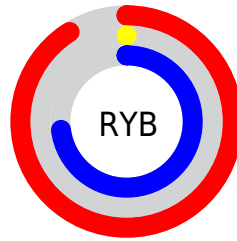

- Red (91%)
- Yellow (0%)
- Blue (73%)