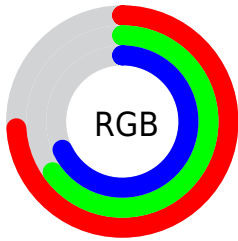

Distribution

Red (74%)

Green (65%)

Blue (68%)