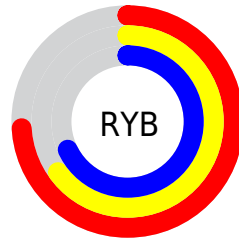

Details

The XYZ color **42.0152, 41.0198, 45.7476** is a light color, and the websafe version is hex **999999**. A complement of this color would be **41.9489, 47.3697, 50.1145**, and the grayscale version is **39.9666, 42.0480, 45.7903**.

A 20% lighter version of the original color is **77.3075, 76.6031, 84.8401**, and **19.5218, 18.5907, 20.9718** is the 20% darker color. If you saturate the color by 10%, you get **37.7295, 34.2325, 38.8181**, and if you desaturate by 10%, it is **46.9067, 48.8515, 53.3928**.

Distribution

Red (74%)

Green (65%)

Blue (68%)

Red (74%)

Yellow (65%)

Blue (68%)

Cyan (0%)