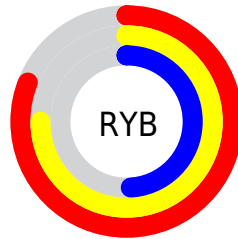

- Red (81%)
- Yellow (75%)
- Blue (49%)