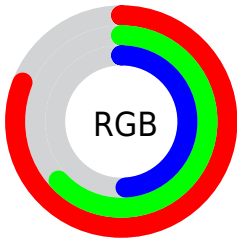

Distribution

- Red (81%)
- Green (63%)
- Blue (49%)