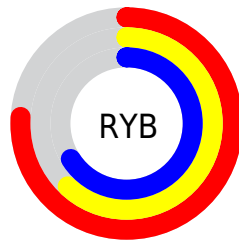

Details

The XYZ color **41.8940, 38.9204, 42.8405** is a light color, and the websafe version is hex **CC9999**. A complement of this color would be **42.2690, 49.7610, 52.7268**, and the grayscale version is **38.3642, 40.3621, 43.9544**.

A 20% lighter version of the original color is **77.3937, 73.6658, 80.6608**, and **19.3494, 17.2551, 19.1404** is the 20% darker color. If you saturate the color by 10%, you get **37.6083, 32.3009, 35.3939**, and if you desaturate by 10%, it is **46.8445, 46.6529, 51.1750**.

Distribution

Red (76%)

Green (62%)

Blue (66%)

Red (76%)

Yellow (62%)

Blue (66%)

Cyan (0%)