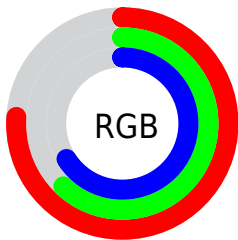

Distribution

Red (76%)

Green (62%)

Blue (66%)