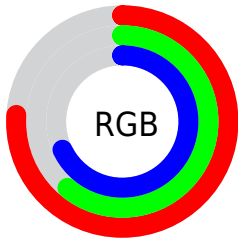

Distribution

Red (76%)

Green (61%)

Blue (68%)