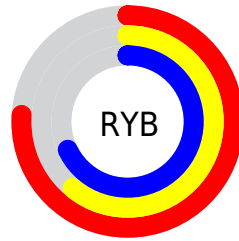

Details

The XYZ color **42.0341, 38.4350, 45.2477** is a light color, and the websafe version is hex **CC9999**. A complement of this color would be **41.1627, 49.2734, 48.9384**, and the grayscale version is **38.0503, 40.0318, 43.5947**.

A 20% lighter version of the original color is **77.5820, 72.9411, 84.1188**, and **19.5489, 17.1710, 20.6963** is the 20% darker color. If you saturate the color by 10%, you get **38.0370, 32.0153, 39.0606**, and if you desaturate by 10%, it is **46.6387, 45.9408, 52.0331**.

Distribution

Red (76%)

Green (61%)

Blue (68%)

Red (76%)

Yellow (61%)

Blue (68%)

Cyan (0%)