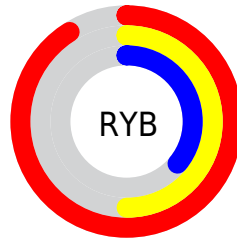

- Red (91%)
- Yellow (50%)
- Blue (36%)