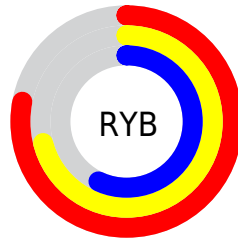

- Red (78%)
- Yellow (71%)
- Blue (57%)