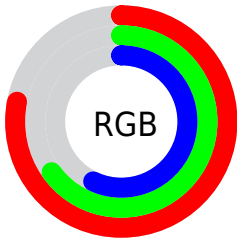

Distribution

- Red (78%)
- Green (65%)
- Blue (57%)