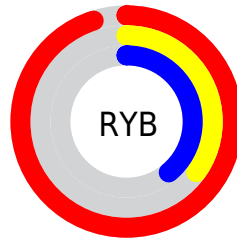

Details

The XYZ color **42.0656, 26.6003, 14.9739** is a dark color, and the websafe version is hex **FF6666**. The color can be described as middle muted rose. A complement of this color would be **49.6245, 70.6430, 85.1546**, and the grayscale version is **23.1125, 24.3162, 26.4803**.

A 20% lighter version of the original color is **56.7992, 43.4409, 34.6694**, and **19.5627, 10.4628, 4.4785** is the 20% darker color. If you saturate the color by 10%, you get **39.4714, 22.9043, 9.5089**, and if you desaturate by 10%, it is **45.6077, 31.7236, 22.2007**.

Distribution

Red (95%)

Green (35%)

Blue (39%)

Red (95%)

Yellow (35%)

Blue (39%)

Cyan (0%)