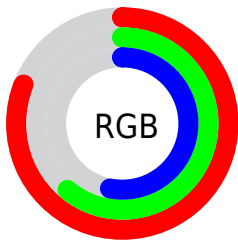

Distribution

- Red (81%)
- Green (61%)
- Blue (53%)