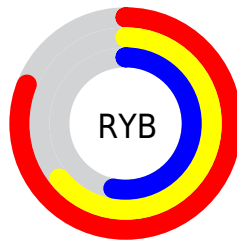

- Red (81%)
- Yellow (64%)
- Blue (53%)