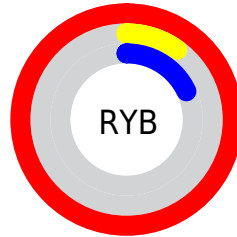

Details

The XYZ color **42.0830, 22.1883, 4.5474** is a dark color, and the websafe version is hex **FF0033**. The color can be described as dark washed red. A complement of this color would be **51.3321, 77.7976, 91.6950**, and the grayscale version is **11.3160, 11.9053, 12.9649**.

A 20% lighter version of the original color is **48.1661, 31.9509, 13.9844**, and **20.7390, 10.6914, 0.9706** is the 20% darker color. If you saturate the color by 10%, you get **41.3865, 21.3279, 2.6750**, and if you desaturate by 10%, it is **43.5023, 24.0968, 7.8896**.

Distribution

Red (100%)

Green (10%)

Blue (18%)

Red (100%)

Yellow (10%)

Blue (18%)

Cyan (0%)