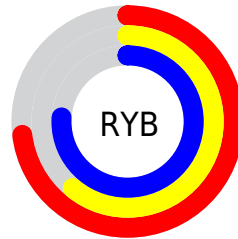

Details

The XYZ color **41.9525, 37.9025, 56.1437** is a light color, and the websafe version is hex **CC99CC**. A complement of this color would be **40.1097, 48.6324, 38.2851**, and the grayscale version is **37.6587, 39.6199, 43.1460**.

A 20% lighter version of the original color is **77.4213, 72.1129, 101.1054**, and **19.3568, 16.7806, 27.0297** is the 20% darker color. If you saturate the color by 10%, you get **38.1385, 31.5232, 55.1140**, and if you desaturate by 10%, it is **46.3082, 45.3331, 57.3490**.

Distribution

Red (73%)

Green (61%)

Blue (76%)

Red (73%)

Yellow (61%)

Blue (76%)

Cyan (4%)