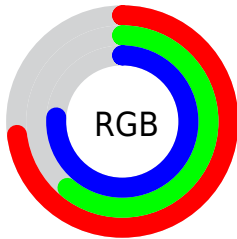

Distribution

Red (73%)

Green (61%)

Blue (76%)