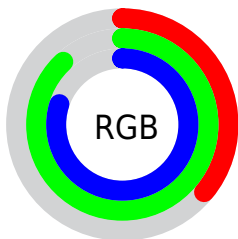

Distribution

- Red (36%)
- Green (88%)
- Blue (80%)