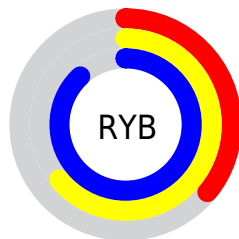

- Red (36%)
- Yellow (64%)
- Blue (88%)