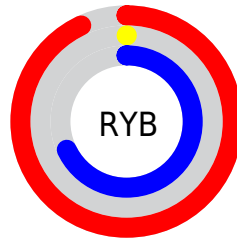

- Red (93%)
- Yellow (0%)
- Blue (68%)