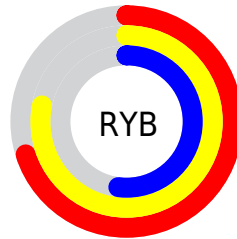

Details

The XYZ color **42.0853, 42.8250, 28.2382** is a light color, and the websafe version is hex **CC9966**. A complement of this color would be **32.4365, 34.2045, 58.3189**, and the grayscale version is **40.7073, 42.8272, 46.6389**.

A 20% lighter version of the original color is **77.2993, 79.1979, 57.6670**, and **19.4859, 19.6578, 10.9509** is the 20% darker color. If you saturate the color by 10%, you get **39.3392, 39.3194, 21.1983**, and if you desaturate by 10%, it is **45.1881, 46.6310, 36.6701**.

Distribution

Red (78%)

Green (67%)

Blue (52%)

Red (70%)

Yellow (78%)

Blue (52%)

Cyan (0%)