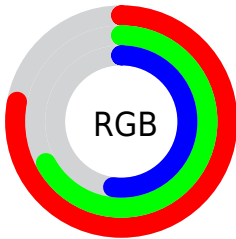

Distribution

Red (78%)

Green (67%)

Blue (52%)