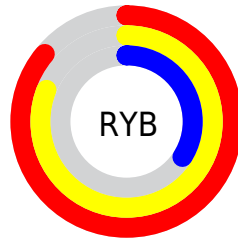

- Red (86%)
- Yellow (81%)
- Blue (34%)