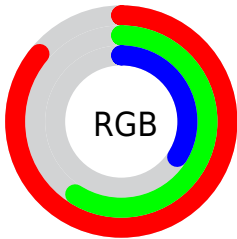

Distribution

- Red (86%)
- Green (59%)
- Blue (34%)