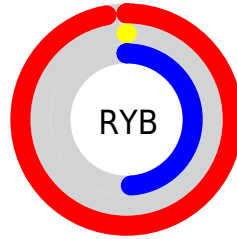

- Red (97%)
- Yellow (0%)
- Blue (49%)