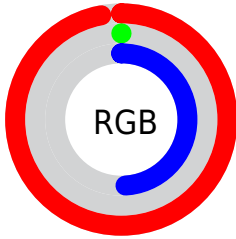

Distribution

- Red (97%)
- Green (0%)
- Blue (49%)