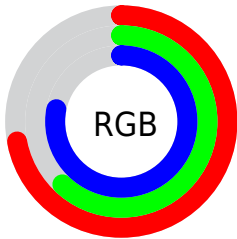

Distribution

Red (72%)

Green (62%)

Blue (78%)