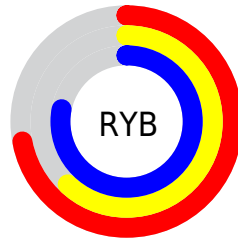

Details

The XYZ color **42.1196, 38.9408, 58.7225** is a light color, and the websafe version is hex **9999CC**. A complement of this color would be **43.9091, 51.8911, 40.5046**, and the grayscale version is **38.4541, 40.4567, 44.0574**.

A 20% lighter version of the original color is **77.6932, 73.6639, 104.7314**, and **19.4977, 17.2748, 28.6923** is the 20% darker color. If you saturate the color by 10%, you get **37.2212, 31.7603, 57.5953**, and if you desaturate by 10%, it is **47.6638, 47.2659, 60.0378**.

Distribution

Red (72%)

Green (62%)

Blue (78%)

Red (72%)

Yellow (62%)

Blue (78%)

Cyan (8%)