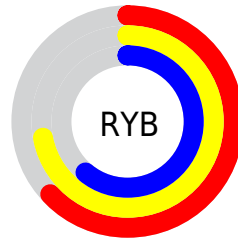

- Red (63%)
- Yellow (72%)
- Blue (61%)