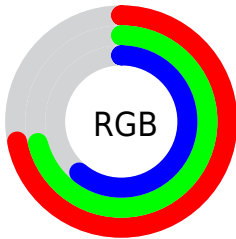

Distribution

- Red (72%)
- Green (71%)
- Blue (61%)