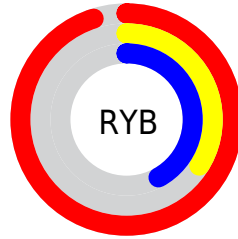

- Red (95%)
- Yellow (34%)
- Blue (42%)