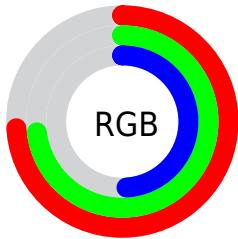

Distribution

Red (74%)

Green (73%)

Blue (49%)