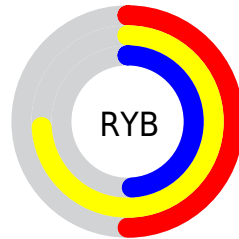

Details

The XYZ color **42.1833, 47.3919, 25.9930** is a light color, and the websafe version is hex **CCCC99**. A complement of this color would be **25.0868, 23.1373, 51.2880**, and the grayscale version is **43.4265, 45.6881, 49.7543**.

A 20% lighter version of the original color is **77.6940, 86.2714, 54.1521**, and **19.6152, 22.4204, 9.7723** is the 20% darker color. If you saturate the color by 10%, you get **40.9184, 46.5949, 20.2291**, and if you desaturate by 10%, it is **43.6808, 48.2871, 32.9657**.

Distribution

Red (74%)

Green (73%)

Blue (49%)

Red (50%)

Yellow (74%)

Blue (49%)

Cyan (0%)