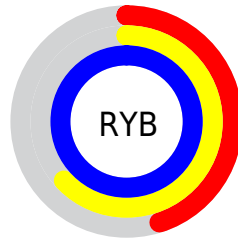

- Red (45%)
- Yellow (63%)
- Blue (100%)