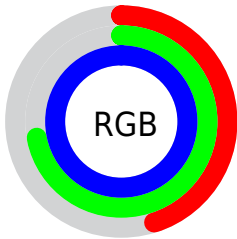

Distribution

- Red (45%)
- Green (72%)
- Blue (100%)