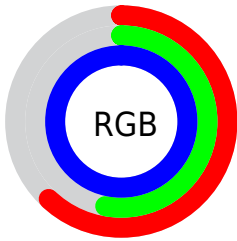

Distribution

- Red (62%)
- Green (53%)
- Blue (100%)