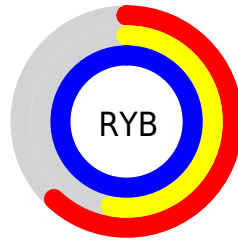

- Red (62%)
- Yellow (53%)
- Blue (100%)