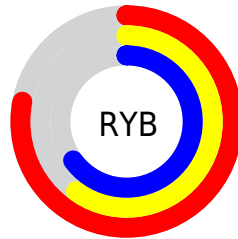

Details

The XYZ color **42.3501, 38.1806, 41.6967** is a light color, and the websafe version is hex **CC9999**. A complement of this color would be **42.9519, 51.7675, 54.7446**, and the grayscale version is **37.8270, 39.7970, 43.3389**.

A 20% lighter version of the original color is **77.2253, 72.1349, 78.9604**, and **19.6218, 16.9580, 18.4587** is the 20% darker color. If you saturate the color by 10%, you get **38.0664, 31.6194, 34.0833**, and if you desaturate by 10%, it is **47.3331, 45.9041, 50.2703**.

Distribution

Red (78%)

Green (60%)

Blue (65%)

Red (78%)

Yellow (60%)

Blue (65%)

Cyan (0%)