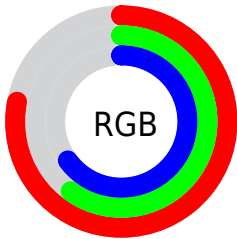

Distribution

Red (78%)

Green (60%)

Blue (65%)