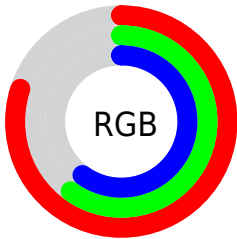

Distribution

- Red (80%)
- Green (60%)
- Blue (60%)