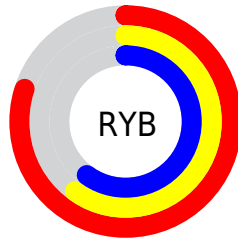

- Red (80%)
- Yellow (60%)
- Blue (60%)