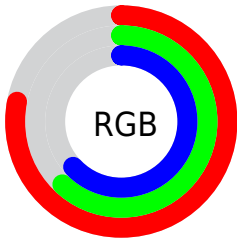

Distribution

- Red (78%)
- Green (62%)
- Blue (63%)