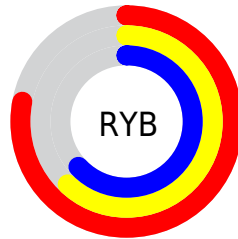

- Red (78%)
- Yellow (62%)
- Blue (63%)