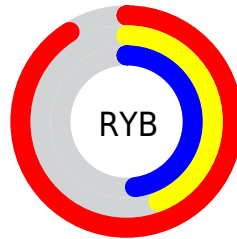

Details

The XYZ color **42.3730, 30.2043, 22.0091** is a light color, and the websafe version is hex **CC6666**. A complement of this color would be **48.5724, 65.9372, 79.2785**, and the grayscale version is **28.7327, 30.2291, 32.9195**.

A 20% lighter version of the original color is **62.6987, 51.9534, 46.7678**, and **19.6465, 12.3841, 7.8334** is the 20% darker color. If you saturate the color by 10%, you get **38.9357, 25.2185, 15.0407**, and if you desaturate by 10%, it is **46.7579, 36.6209, 30.7260**.

Distribution

Red (91%)

Green (44%)

Blue (48%)

Red (91%)

Yellow (44%)

Blue (48%)

Cyan (0%)