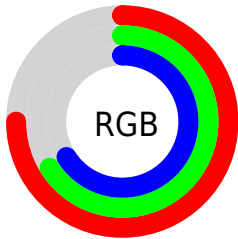

Distribution

Red (75%)

Green (66%)

Blue (66%)