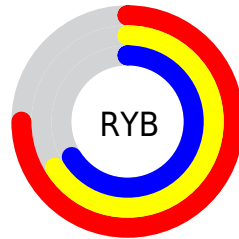

Details

The XYZ color **42.3993, 41.8170, 43.3729** is a light color, and the websafe version is hex **999999**. A complement of this color would be **43.7489, 48.8270, 55.2654**, and the grayscale version is **40.5988, 42.7131, 46.5145**.

A 20% lighter version of the original color is **77.8483, 77.7500, 81.4252**, and **19.6096, 19.0094, 19.4653** is the 20% darker color. If you saturate the color by 10%, you get **37.5583, 34.6735, 33.9325**, and if you desaturate by 10%, it is **47.9915, 50.0838, 54.2303**.

Distribution

Red (75%)

Green (66%)

Blue (66%)

Red (75%)

Yellow (66%)

Blue (66%)

Cyan (0%)