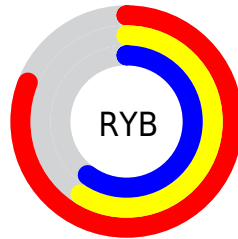

- Red (81%)
- Yellow (59%)
- Blue (60%)