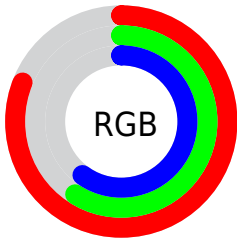

Distribution

- Red (81%)
- Green (59%)
- Blue (60%)