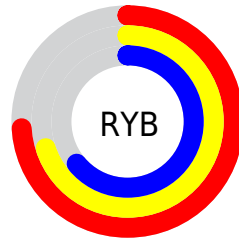

Details

The XYZ color **42.5407, 43.3503, 40.7756** is a light color, and the websafe version is hex **999999**. A complement of this color would be **40.4095, 43.7000, 54.4497**, and the grayscale version is **41.6337, 43.8019, 47.7003**.

A 20% lighter version of the original color is **78.0545, 79.9612, 77.6498**, and **19.8600, 20.0567, 17.8635** is the 20% darker color. If you saturate the color by 10%, you get **38.8390, 38.4571, 31.8020**, and if you desaturate by 10%, it is **46.6920, 48.7367, 51.1487**.

Distribution

Red (74%)

Green (68%)

Blue (64%)

Red (74%)

Yellow (70%)

Blue (64%)

Cyan (0%)