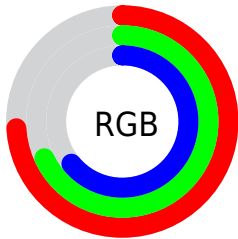

Distribution

Red (74%)

Green (68%)

Blue (64%)