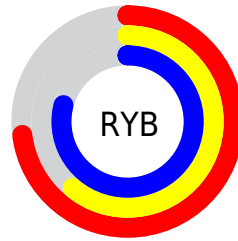

Details

The XYZ color **42.5137, 38.0988, 60.3714** is a light color, and the websafe version is hex **CC99CC**. A complement of this color would be **43.3817, 52.6868, 38.8952**, and the grayscale version is **37.8913, 39.8646, 43.4126**.

A 20% lighter version of the original color is **77.7145, 72.1904, 104.4459**, and **19.7325, 16.9127, 29.8282** is the 20% darker color. If you saturate the color by 10%, you get **37.8873, 31.1553, 59.2756**, and if you desaturate by 10%, it is **47.7723, 46.1968, 61.6579**.

Distribution

Red (73%)

Green (61%)

Blue (79%)

Red (73%)

Yellow (61%)

Blue (79%)

Cyan (7%)