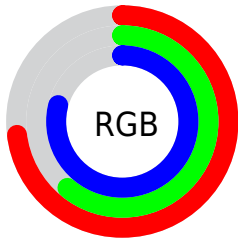

Distribution

Red (73%)

Green (61%)

Blue (79%)