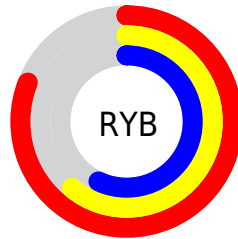

Details

The XYZ color **42.3986, 38.4209, 31.9694** is a light color, and the websafe version is hex **CC9999**. A complement of this color would be **43.1331, 50.9115, 66.5853**, and the grayscale version is **37.6687, 39.6304, 43.1575**.

A 20% lighter version of the original color is **74.3493, 70.9844, 63.8156**, and **19.6783, 17.1060, 13.0911** is the 20% darker color. If you saturate the color by 10%, you get **38.2375, 32.4244, 23.4120**, and if you desaturate by 10%, it is **47.2831, 45.3983, 42.2035**.

Distribution

Red (81%)

Green (60%)

Blue (57%)

Red (81%)

Yellow (61%)

Blue (57%)

Cyan (0%)