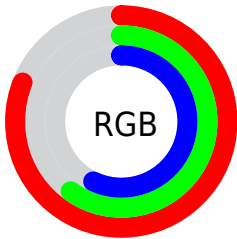

Distribution

Red (81%)

Green (60%)

Blue (57%)