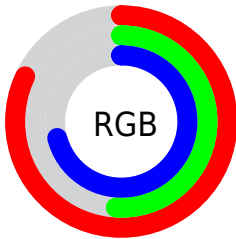

Distribution

Red (82%)

Green (51%)

Blue (71%)