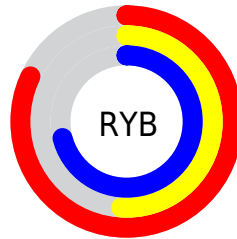

Details

The XYZ color **42.5153, 32.8159, 47.2733** is a light color, and the websafe version is hex **CC6699**. A complement of this color would be **38.2658, 52.8508, 40.9877**, and the grayscale version is **33.0473, 34.7683, 37.8627**.

A 20% lighter version of the original color is **73.5208, 61.5971, 87.3713**, and **19.7636, 13.8966, 21.7193** is the 20% darker color. If you saturate the color by 10%, you get **39.2525, 27.5064, 42.4356**, and if you desaturate by 10%, it is **46.3880, 39.2750, 52.5285**.

Distribution

Red (82%)

Green (51%)

Blue (71%)

Red (82%)

Yellow (51%)

Blue (71%)

Cyan (0%)