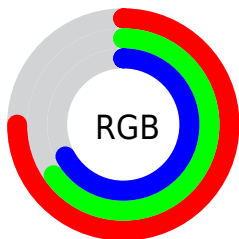

Distribution

Red (75%)

Green (65%)

Blue (67%)