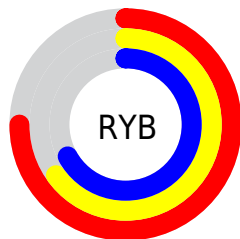

Red (75%)

Yellow (65%)

Blue (67%)